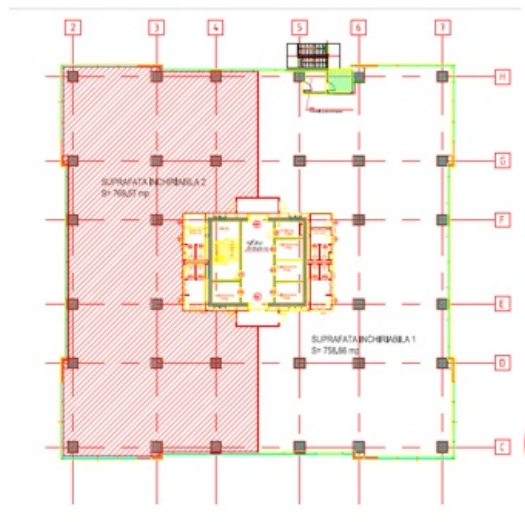

Office to let

Multigalaxy I

Bucharest, Sector 2, 11G, Fabrica de Glucoza Str.

Building information

Building status	Existing
Year of construction	2016
Parking ratio	1 / 75 sq m
Total building area	15 045 sq m

Building completely leased

Typical floor plan

Public transport

Metro: M2

Bus: N125

Tram: 16, 36

Contact

+40 21 302 3400